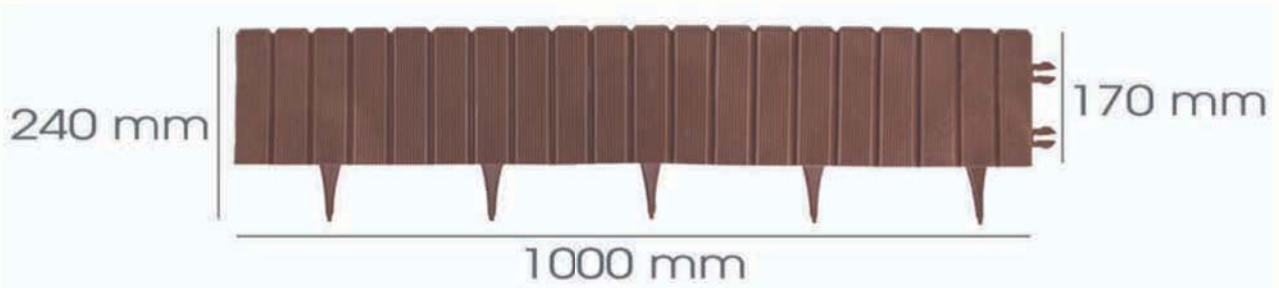

Palisade 17cm

Length	Length (with pins)	Length (no pins)	thickness	weight
1000mm(+/-2mm)	240mm(+/-2mm)	170mm(+/-2mm)	5mm	0,7kg (+/-0,05kg)

Palisade 22cm

Length	Length (with pins)	Length (no pins)	thickness	weight
1000mm(+/-2mm)	290mm(+/-2mm)	220mm(+/-2mm)	5mm	0,9kg (+/-0,05kg)