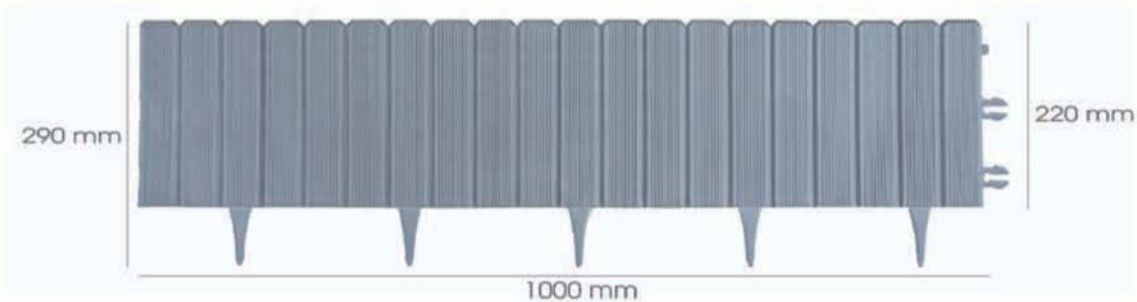

Palisade 17cm

Length	Length (with pins)	Length (no pins)	thickness	weight
1000mm(+/-2mm)	240mm(+/-2mm)	170mm(+/-2mm)	5mm	0,7kg (+/-0,05kg)

Palisade 22cm

Length	Length (with pins)	Length (no pins)	thickness	weight
1000mm(+/-2mm)	290mm(+/-2mm)	220mm(+/-2mm)	5mm	0,9kg (+/-0,05kg)